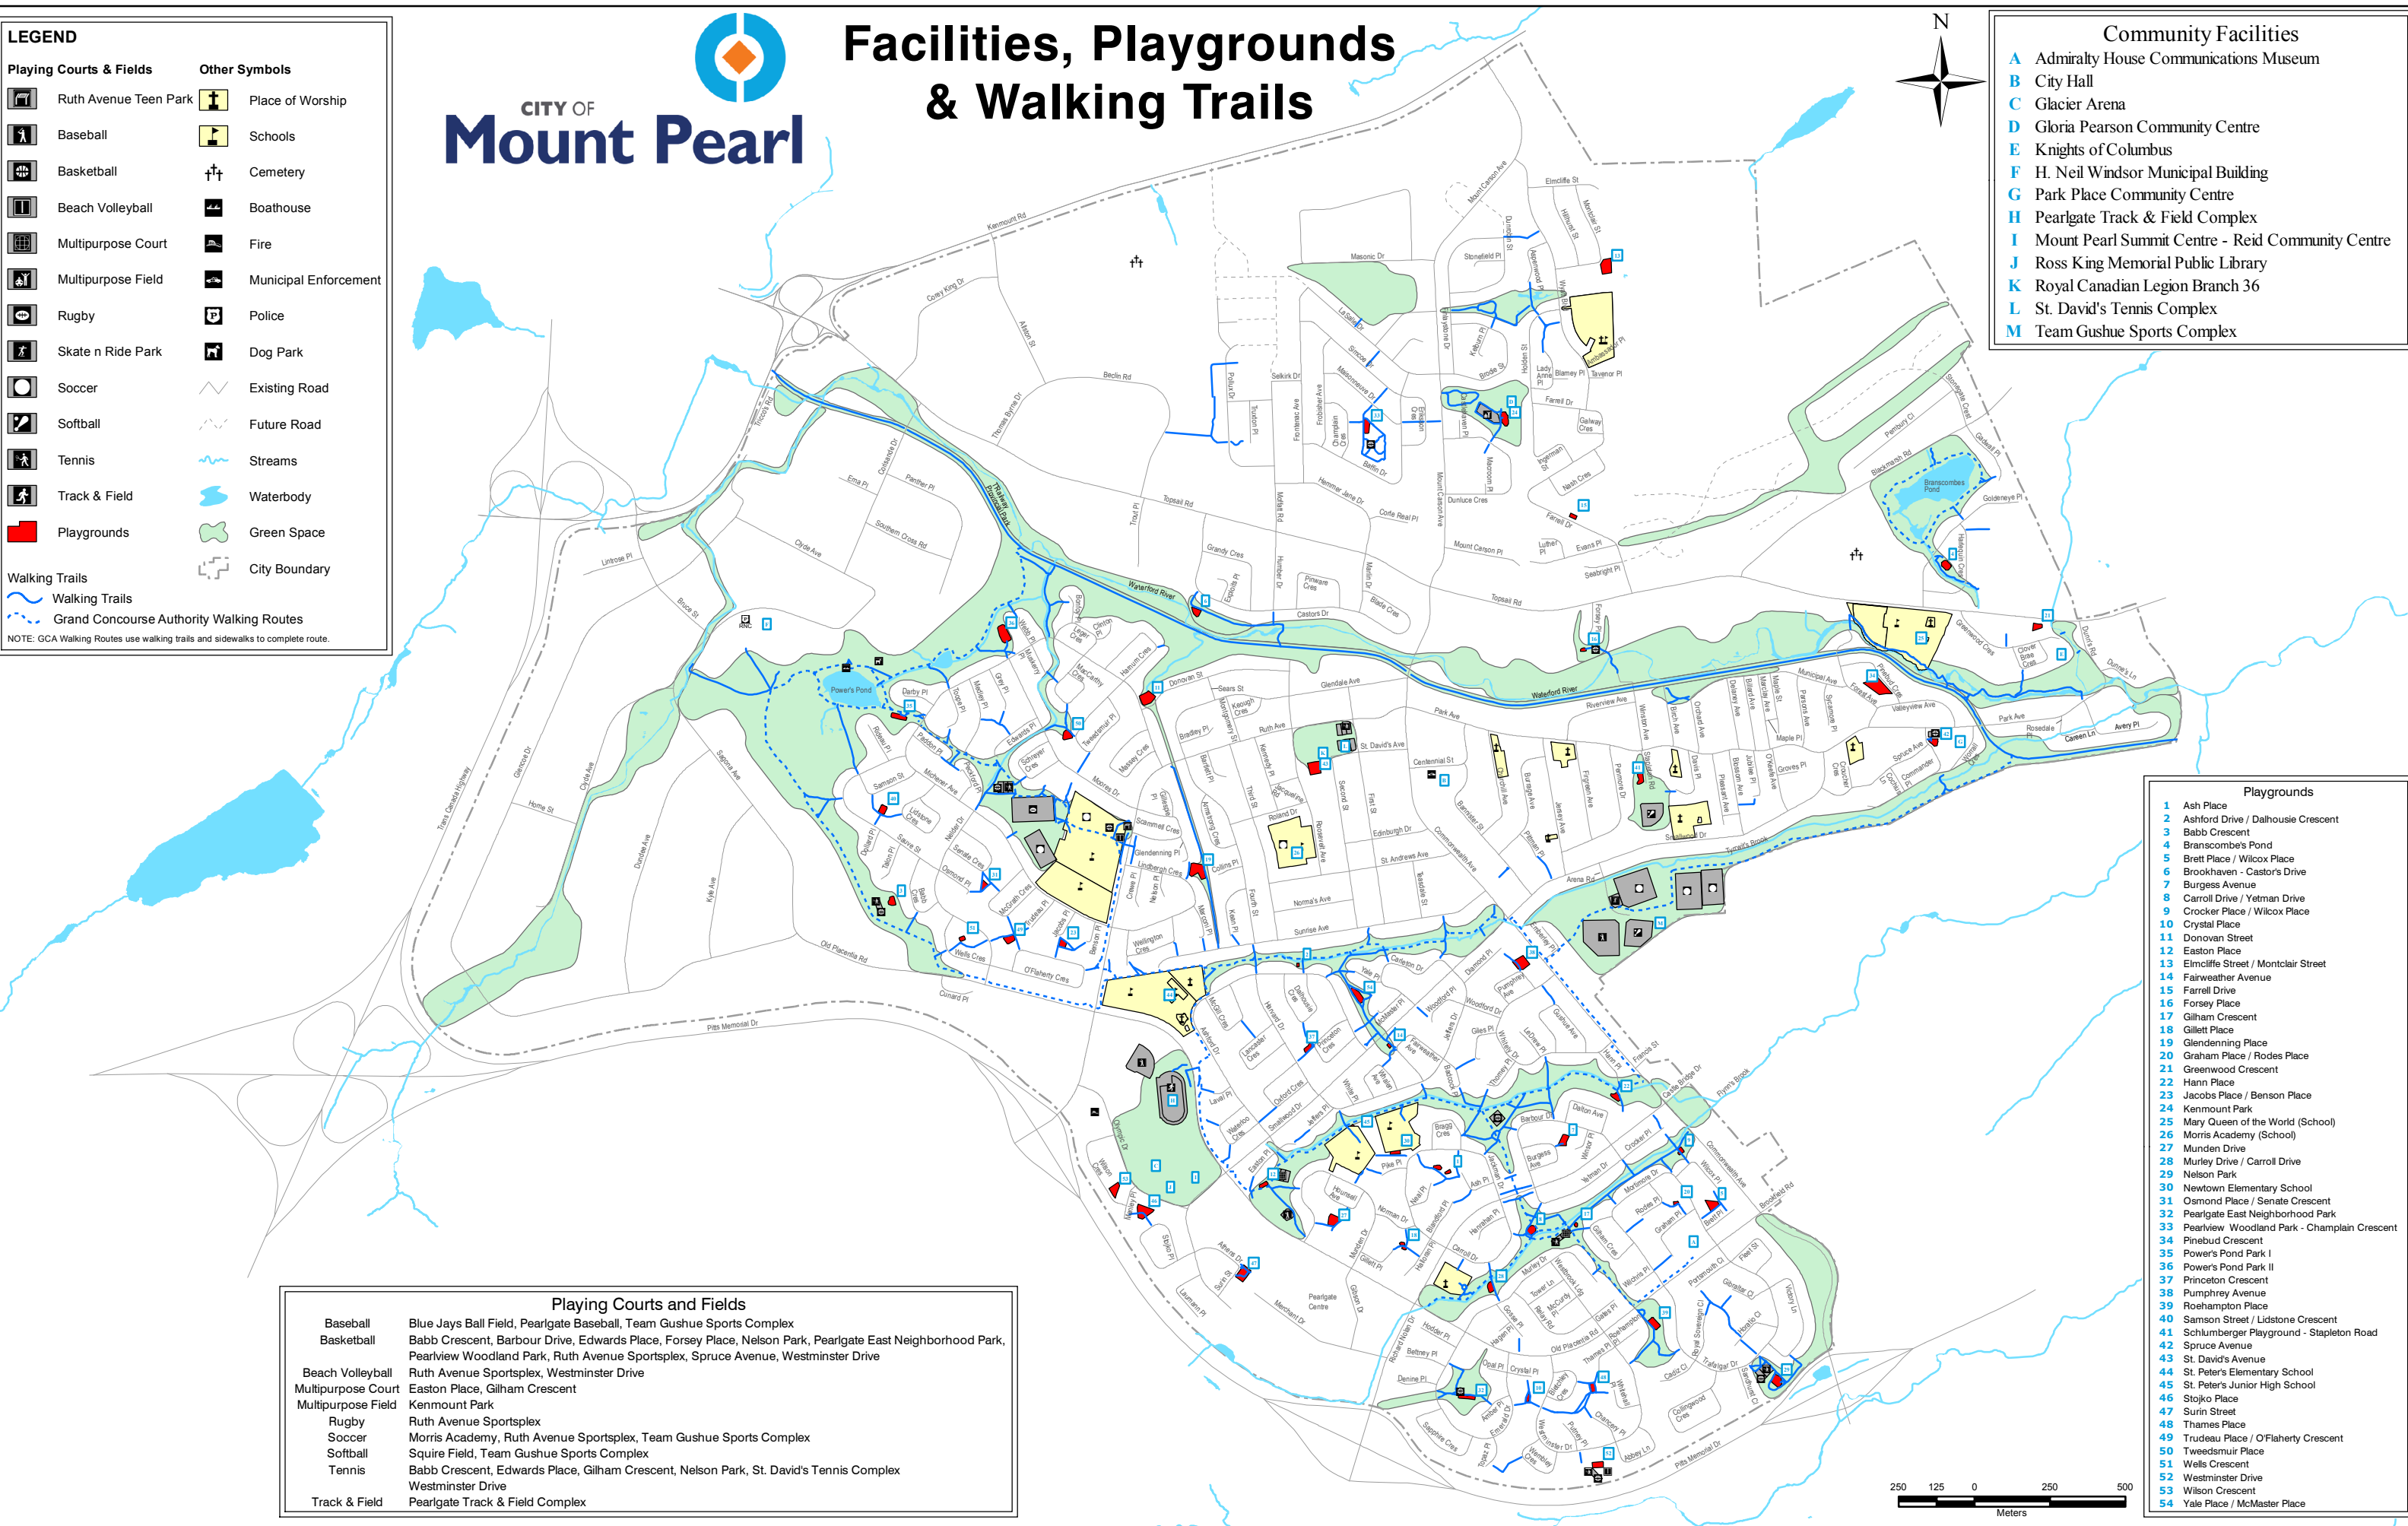

Facilities, Playgrounds & Walking Trails

LEGEND

Playing Courts & Fields	Other Symbols
Ruth Avenue Teen Park	Place of Worship
Baseball	Schools
Basketball	Cemetery
Beach Volleyball	Boathouse
Multipurpose Court	Fire
Multipurpose Field	Municipal Enforcement
Rugby	Police
Skate n Ride Park	Dog Park
Soccer	Existing Road
Softball	Future Road
Tennis	Streams
Track & Field	Waterbody
Playgrounds	Green Space
Walking Trails	City Boundary
Walking Trails	
Grand Concourse Authority Walking Routes	

NOTE: GCA Walking Routes use walking trails and sidewalks to complete route.

- Community Facilities**
- A** Admiralty House Communications Museum
 - B** City Hall
 - C** Glacier Arena
 - D** Gloria Pearson Community Centre
 - E** Knights of Columbus
 - F** H. Neil Windsor Municipal Building
 - G** Park Place Community Centre
 - H** Pearlgate Track & Field Complex
 - I** Mount Pearl Summit Centre - Reid Community Centre
 - J** Ross King Memorial Public Library
 - K** Royal Canadian Legion Branch 36
 - L** St. David's Tennis Complex
 - M** Team Gushue Sports Complex